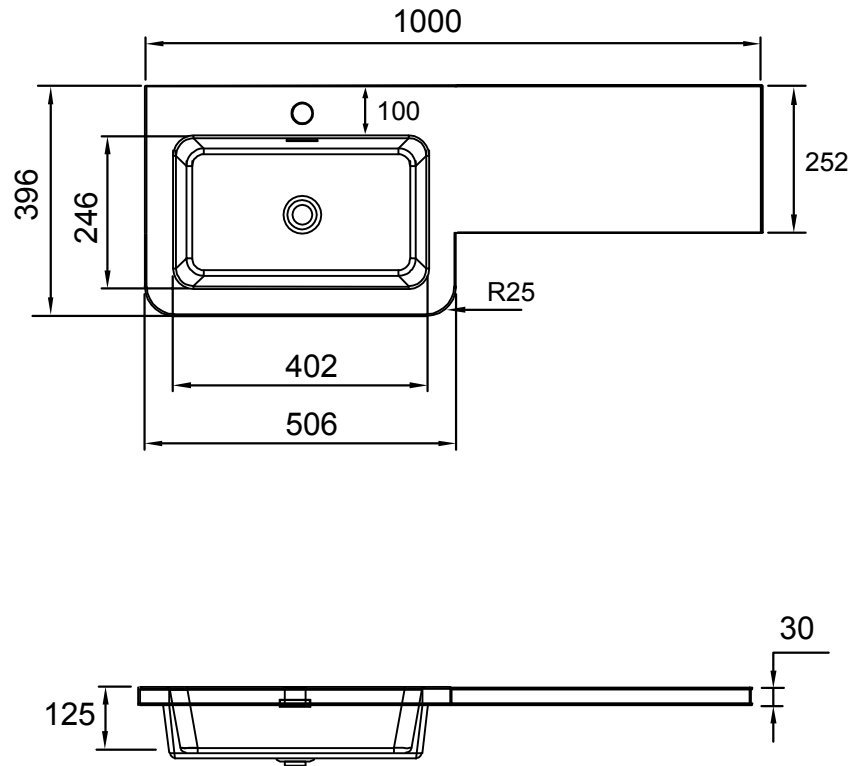

Chaddesley 100cm Polymarble Basin Top LH (37.2074)

LH 37.2074